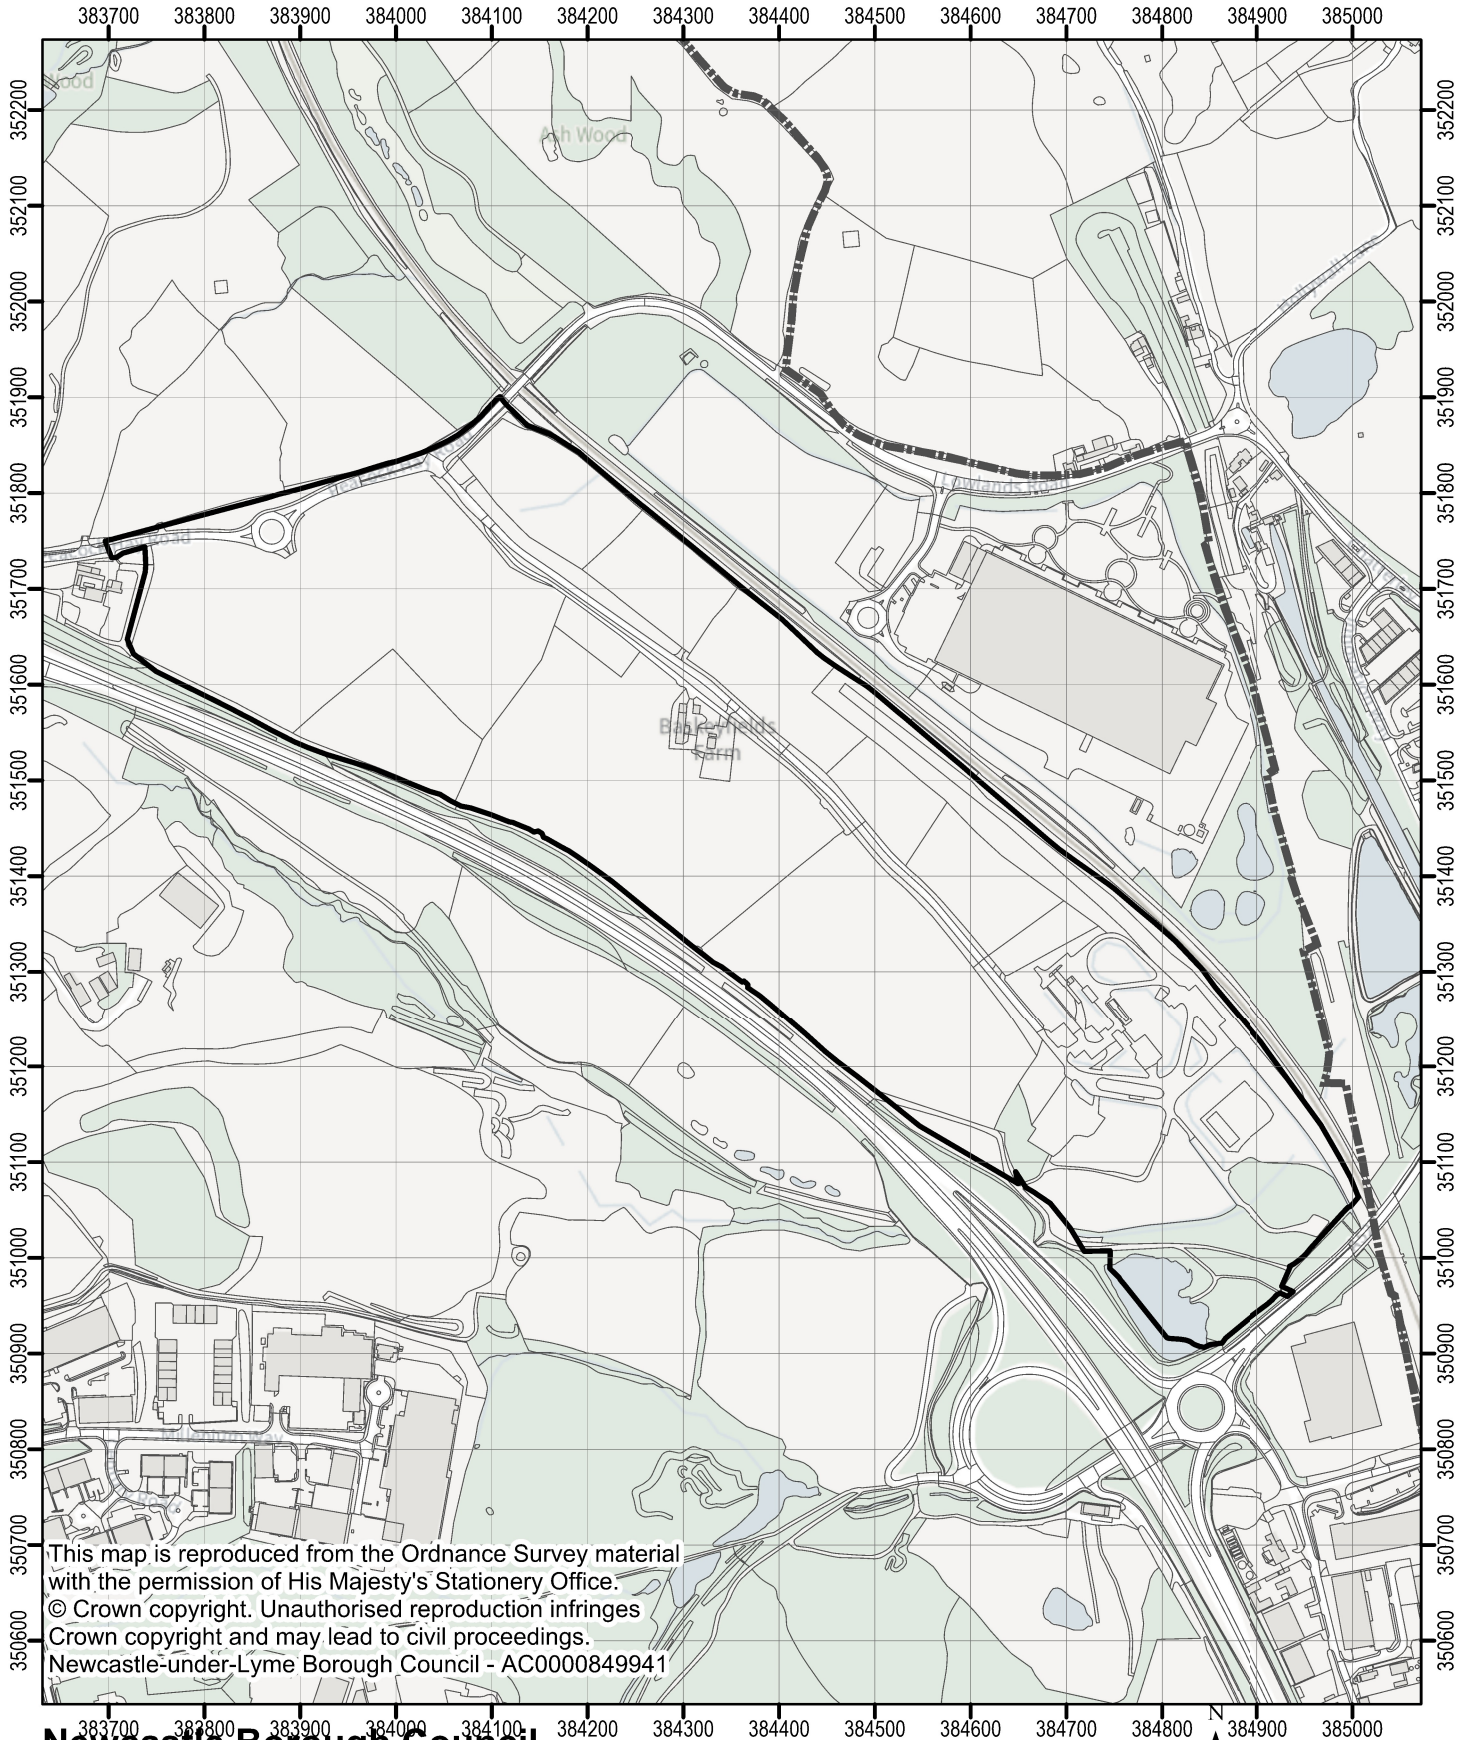

**25/00907/FUL**  
**Chatterley Valley Development Site**  
**Peacock Hay Road**  
**Talke**

This map is reproduced from the Ordnance Survey material with the permission of His Majesty's Stationery Office.  
© Crown copyright. Unauthorised reproduction infringes Crown copyright and may lead to civil proceedings.  
Newcastle-under-Lyme Borough Council - AC0000849941